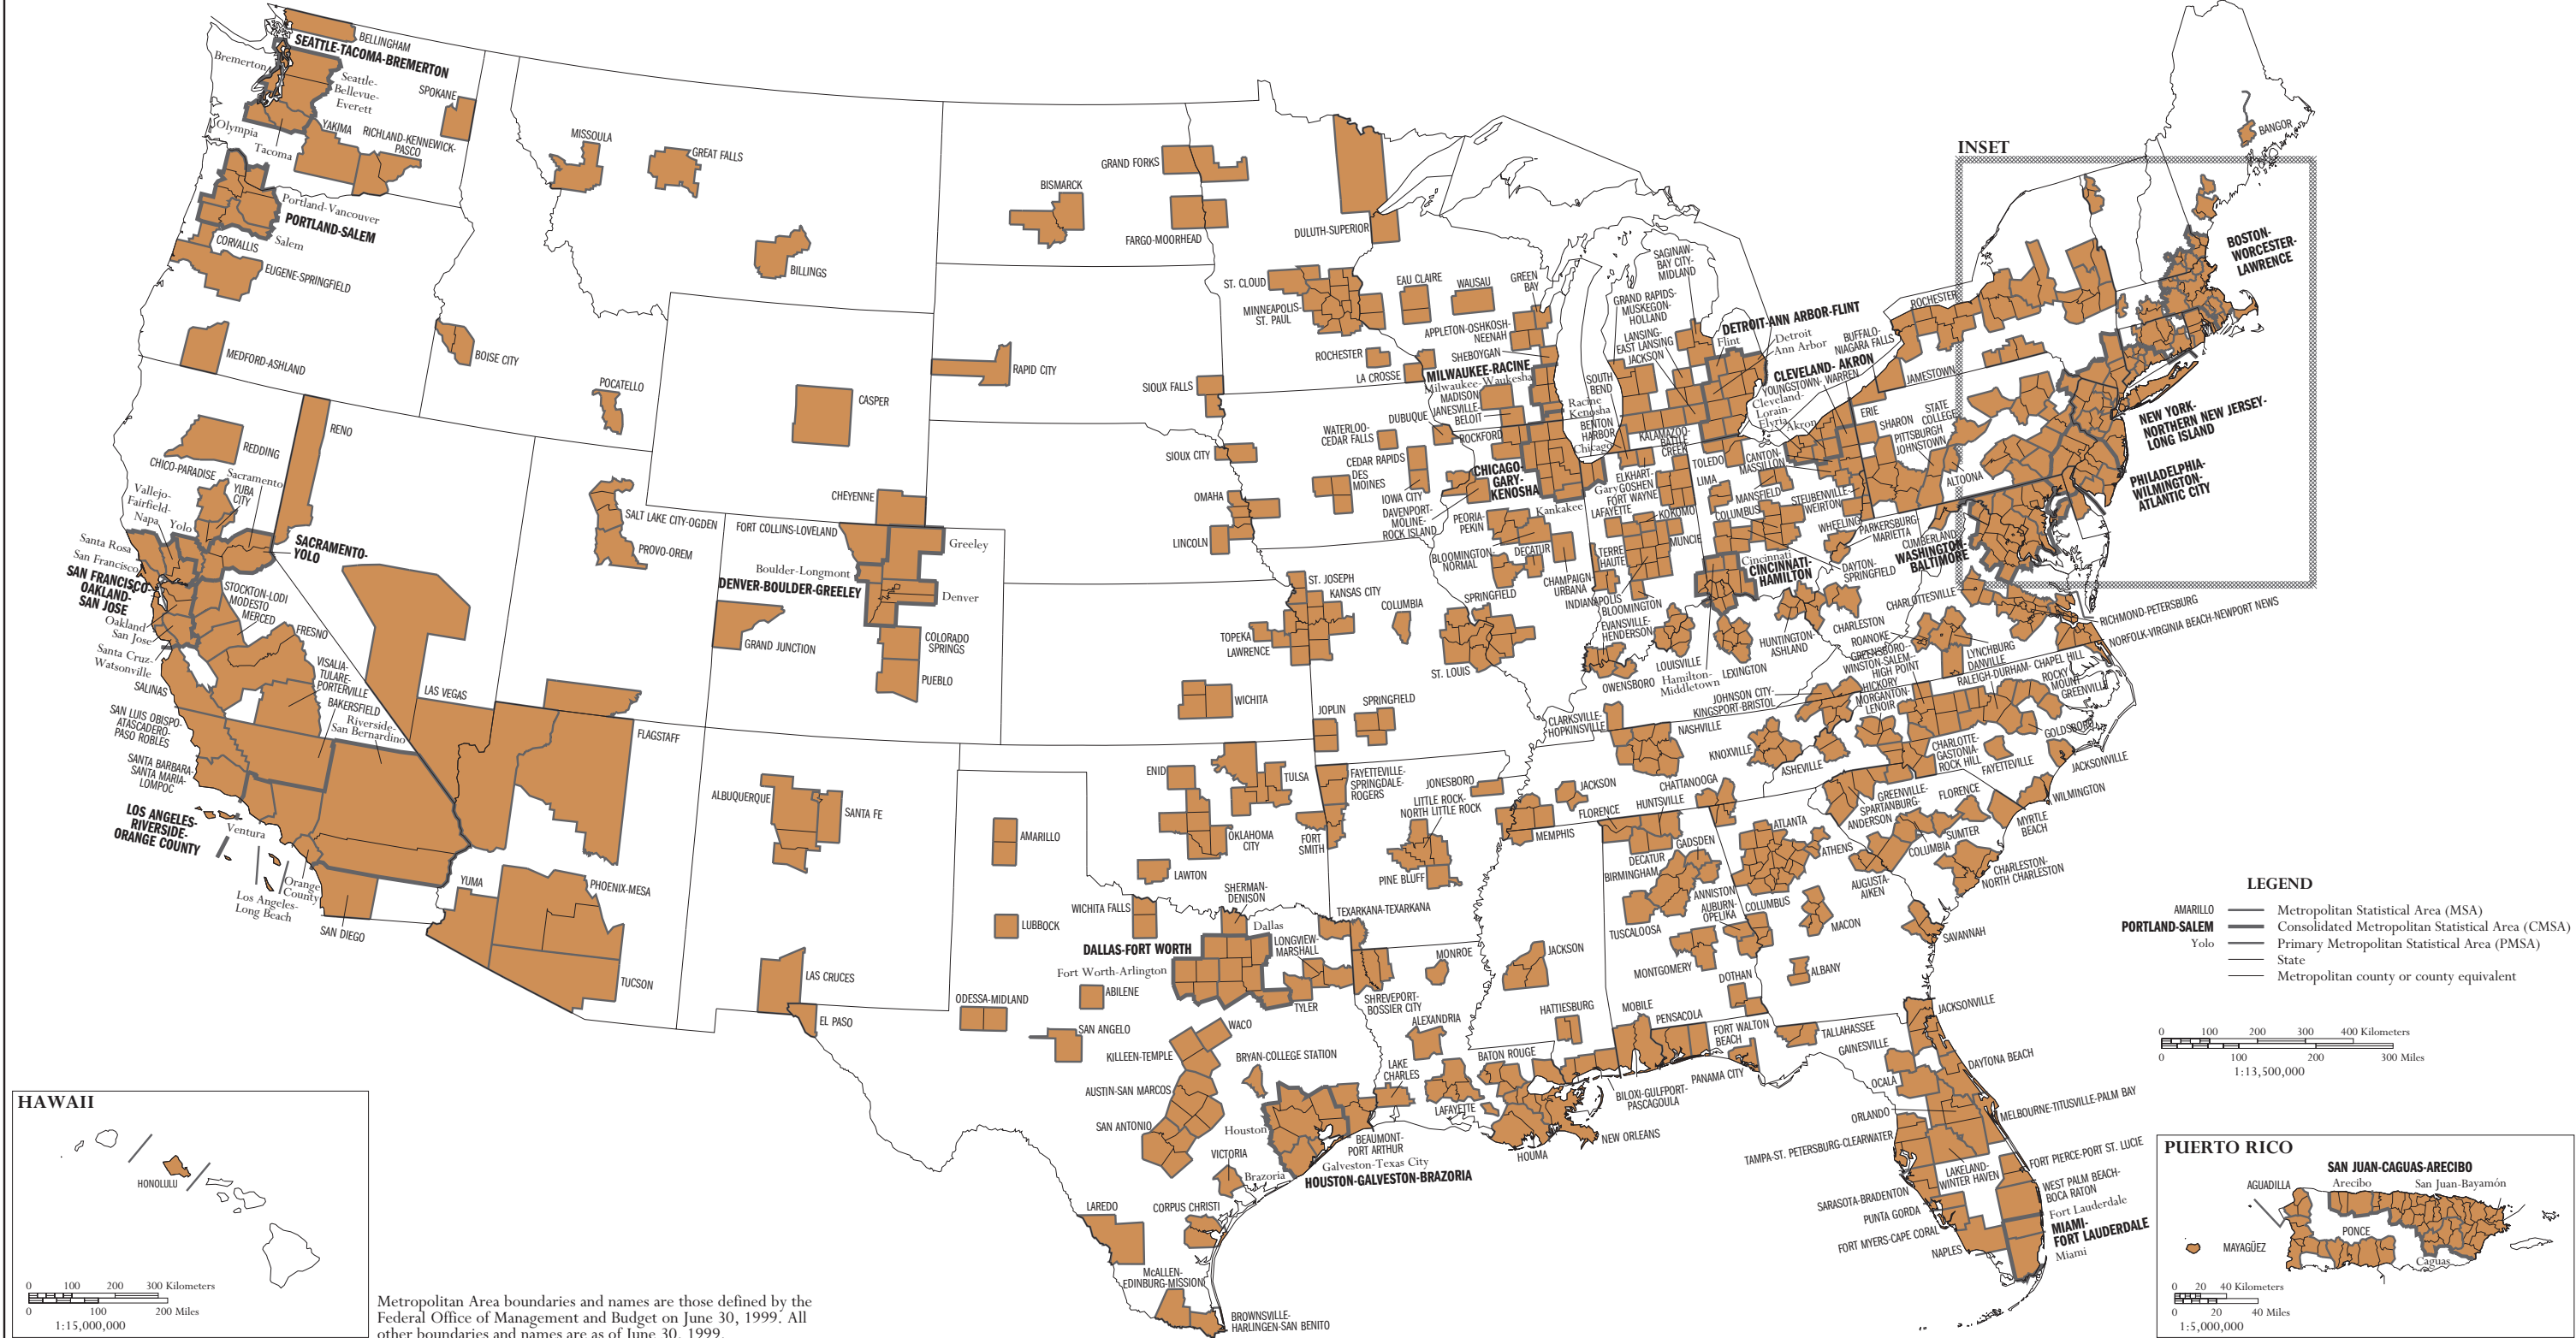

METROPOLITAN AREAS

METROPOLITAN AREAS OF THE UNITED STATES AND PUERTO RICO (MSAs, CMSAs, and PMSAs) June 30, 1999

LEGEND

- AMARILLO — Metropolitan Statistical Area (MSA)
- PORTLAND-SALEM — Consolidated Metropolitan Statistical Area (CMSA)
- Yolo — Primary Metropolitan Statistical Area (PMSA)
- State
- Metropolitan county or county equivalent

Metropolitan Area boundaries and names are those defined by the Federal Office of Management and Budget on June 30, 1999. All other boundaries and names are as of June 30, 1999.

Metropolitan Areas of the United States and Puerto Rico : 1999